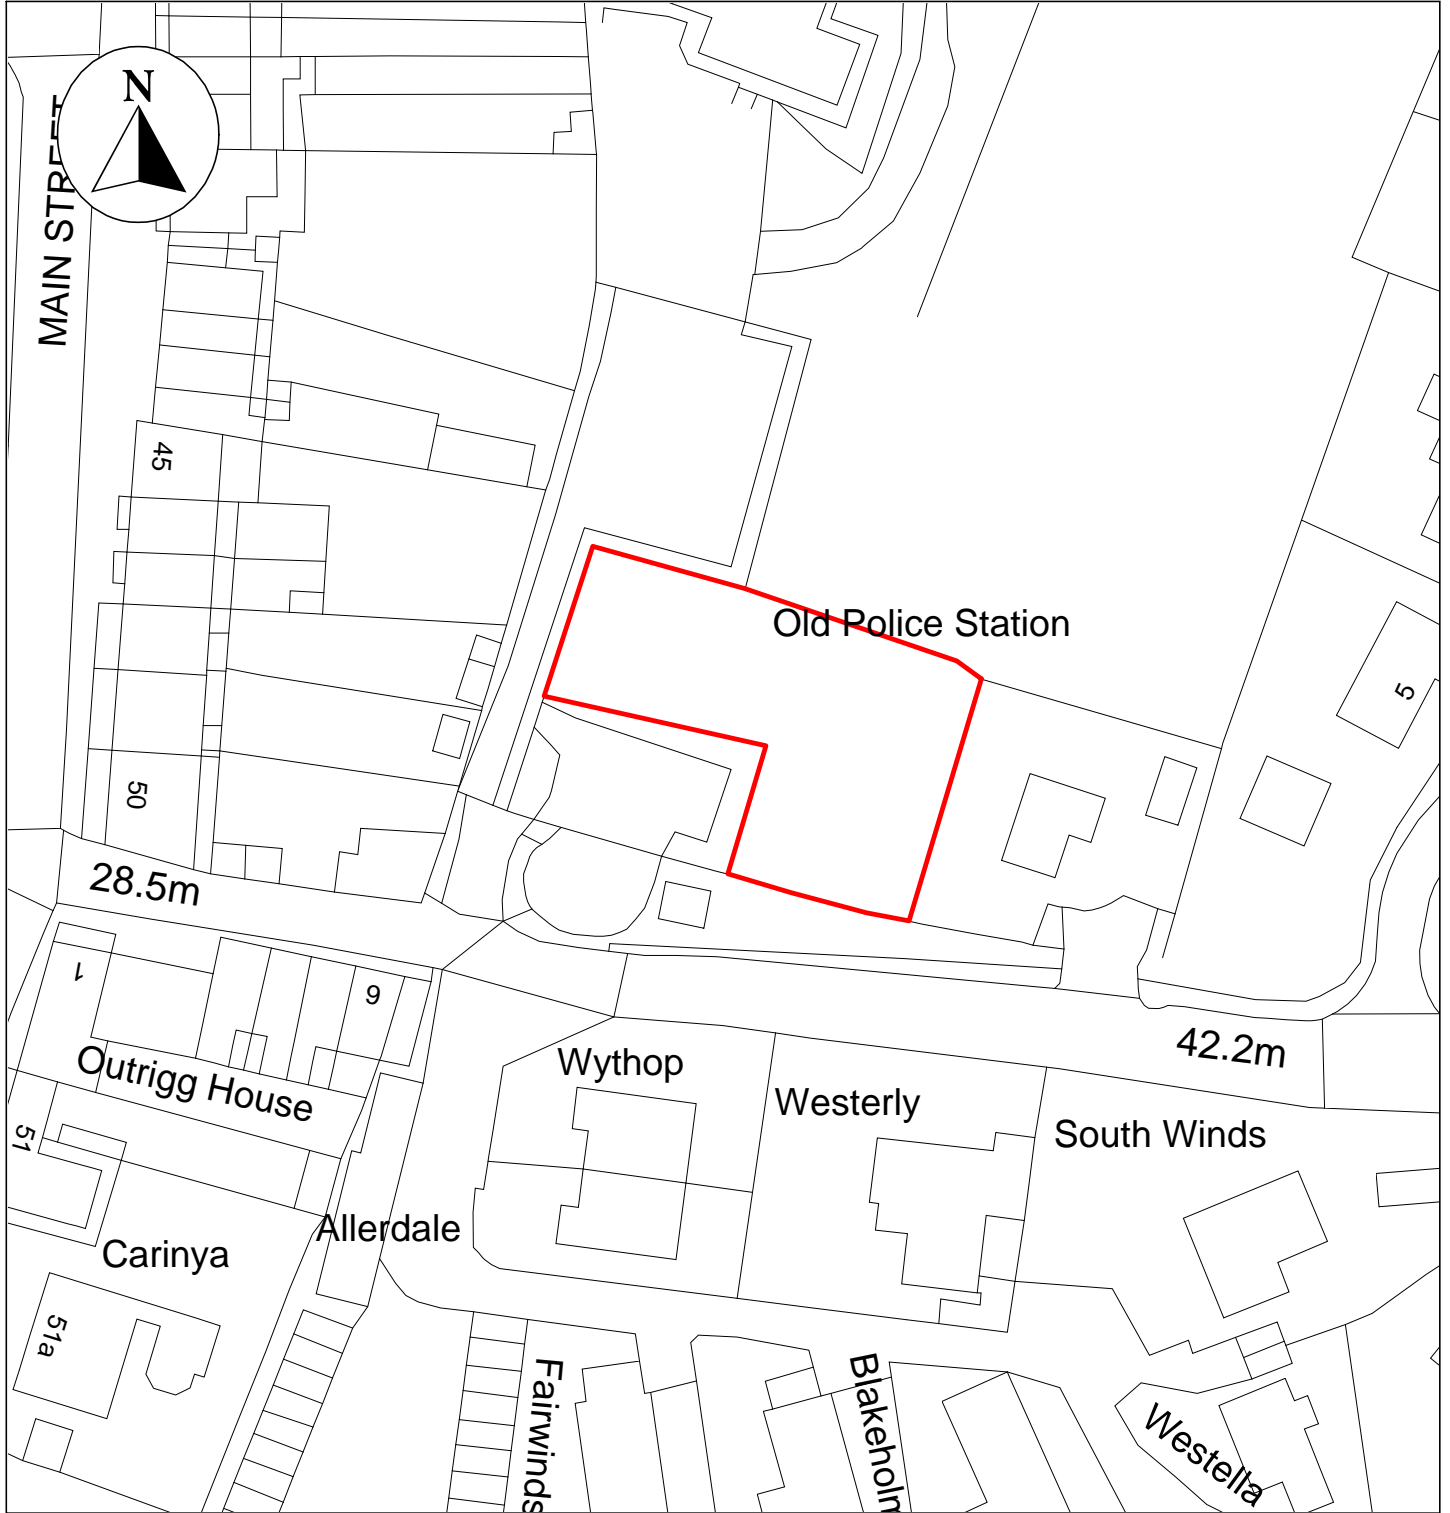

Public Space Protection Order Cumberland Council 2024

ANTI-SOCIAL BEHAVIOUR CRIME AND
POLICING ACT 2014

Outrigg Play Area, St Bees, CA27 0AA

Neighbourhoods
Education and Enforcement
Allerdale House
Workington
CA14 3YJ

Scale: 1 : 750
Date: February 2024

©crown copyright database rights 2024
ordnance survey AC0000861732